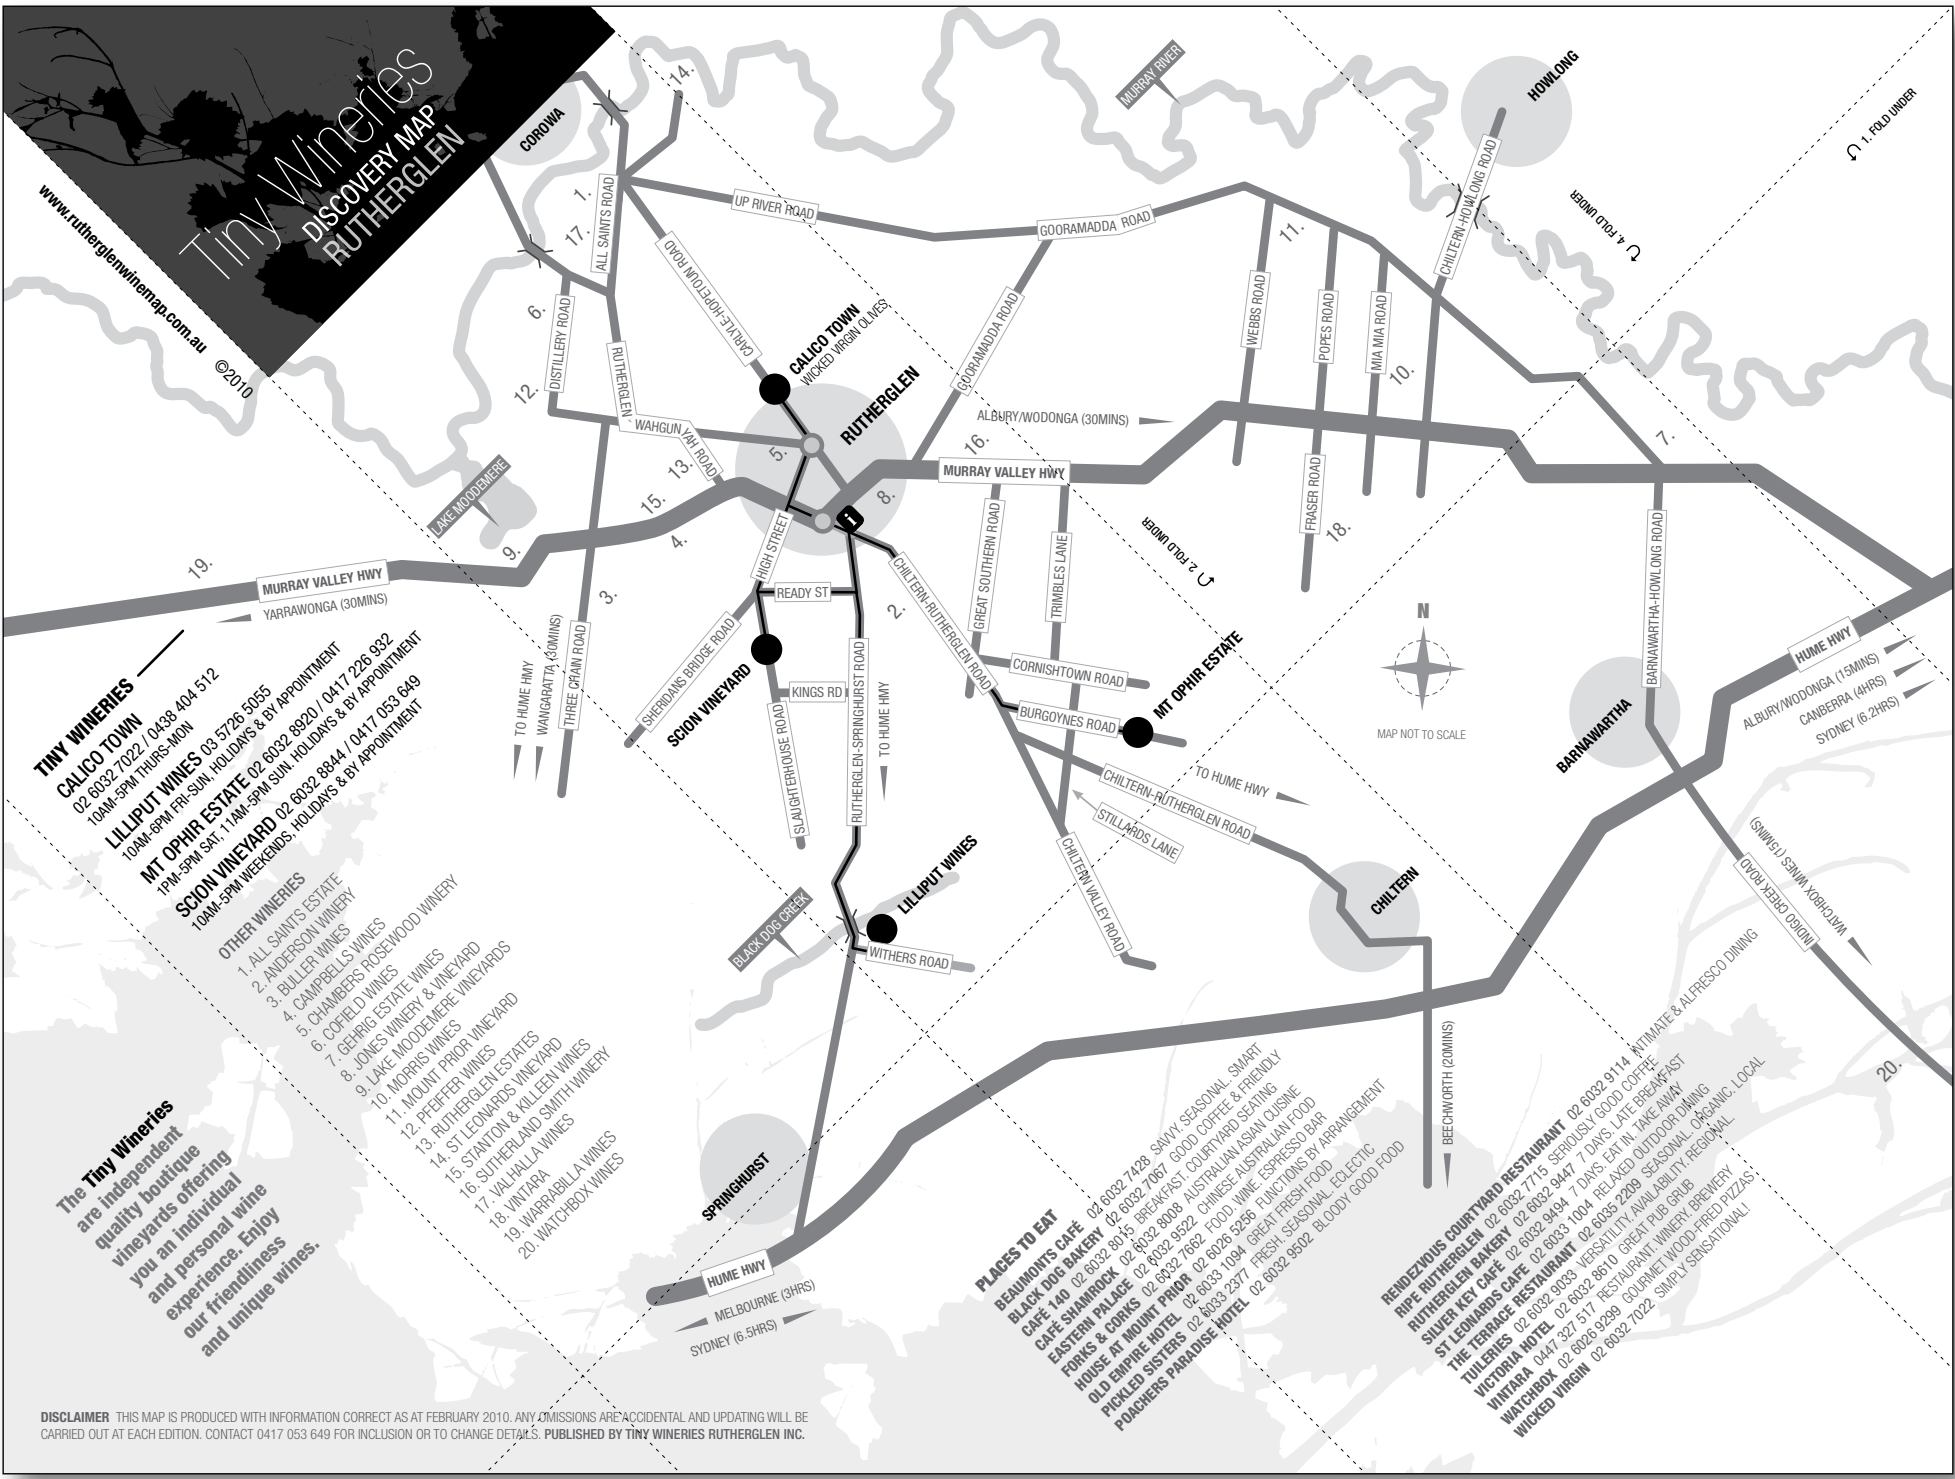

www.rutherglenwinemap.com.au

Tiny Wineries DISCOVERY MAP RUTHERGLEN

©2010

TINY WINERIES

- **CALICO TOWN** 02 6032 7022 / 0438 404 512
  10AM-5PM THURS-MON
- **LILLIPUT WINES** 03 57 26 5055
  10AM-6PM FRI-SUN, HOLIDAYS & BY APPOINTMENT
- **MT OPHIR ESTATE** 02 6032 8820 / 0417 226 932
  1PM-5PM SAT, 7AM-5PM SUN, HOLIDAYS & BY APPOINTMENT
- **SCION VINEYARD** 02 6032 8844 / 0417 053 648
  10AM-5PM WEEKENDS, HOLIDAYS & BY APPOINTMENT

OTHER WINERIES

1. ALL SAINTS ESTATE
2. ANDERSON WINERY
3. BULLER WINES
4. CAMP BELLS WINES
5. CHAMBERS ROSEWOOD WINERY
6. COPFIELD WINES
7. GELHIG ESTATE WINES
8. JONES WINERY & VINEYARD
9. LAKE MOODJEMERE VINEYARDS
10. MORRIS WINES
11. MOUNT PRIOR VINEYARD
12. PFEFFER WINES
13. RUTHERGLEN ESTATES
14. STANTON & KULLEEN VINEYARDS
15. SUTHERLAND VINEYARD
16. VALHALLA WINES
17. WINTARA
18. WARRABILLA WINES
19. WATCHBOX WINES
20. WATCHBOX WINES

The Tiny Wineries are independent quality boutique vineyards offering you an individual experience. Enjoy our friendliness and unique wines.

PLACES TO EAT

- **BEAUNOITS CAFE** 02 6032 7428
- **BLACK DOG BAKERY** 02 6032 7067
- **CAFE 140** 02 6032 8035
- **CAFE SHAMROCK** 02 6032 8008
- **EASTERN PALACE** 02 6032 8532
- **FORKS & COOKS** 02 6032 7692
- **HOUSE AT MOUNT PRIOR** 02 6028 5236
- **OLD EMPIRE HOTEL** 02 6033 1094
- **PICKLED SISTERS** 02 6032 2577
- **POACHERS PARADISE HOTEL** 02 6032 9532
- SAVY SEASONAL SMART GOOD COFFEE & FRIENDLY COFFEEHOP SEATING
- AUSTRALIAN ASIAN CUISINE
- CHINESE AUSTRALIAN FOOD
- FRESH ESPRESSO BAR
- GREAT FRESH FOOD ARRANGEMENT
- FRESH SEASONAL ECLECTIC BLOODY GOOD FOOD

PLACES TO STAY

- **RENDZVOUS COURTYARD RESTAURANT** 02 6032 9114
- **RIPE RUTHERGLEN** 02 6032 7715
- **RUTHERGLEN BAKERY** 02 6032 9494
- **SILVER KEY CAFE** 02 6033 004
- **ST LEONARDS RESTAURANT** 02 6035 2208
- **TULLERIES** 02 6032 9033
- **VICTORIA HOTEL** 0417 32 517
- **WINTARA** 02 6026 9289
- **WATCHBOX** 02 6032 7022
- 7 DAYS, THE BREAKFAST RELAXED OUTDOOR DINING
- RESTAURANT WINERY BREWERY
- GOUPNET WOOD-FIRED PIZZAS
- SMPLU SEASONAL LOCAL INTIMATE & ALFRESCO DINING