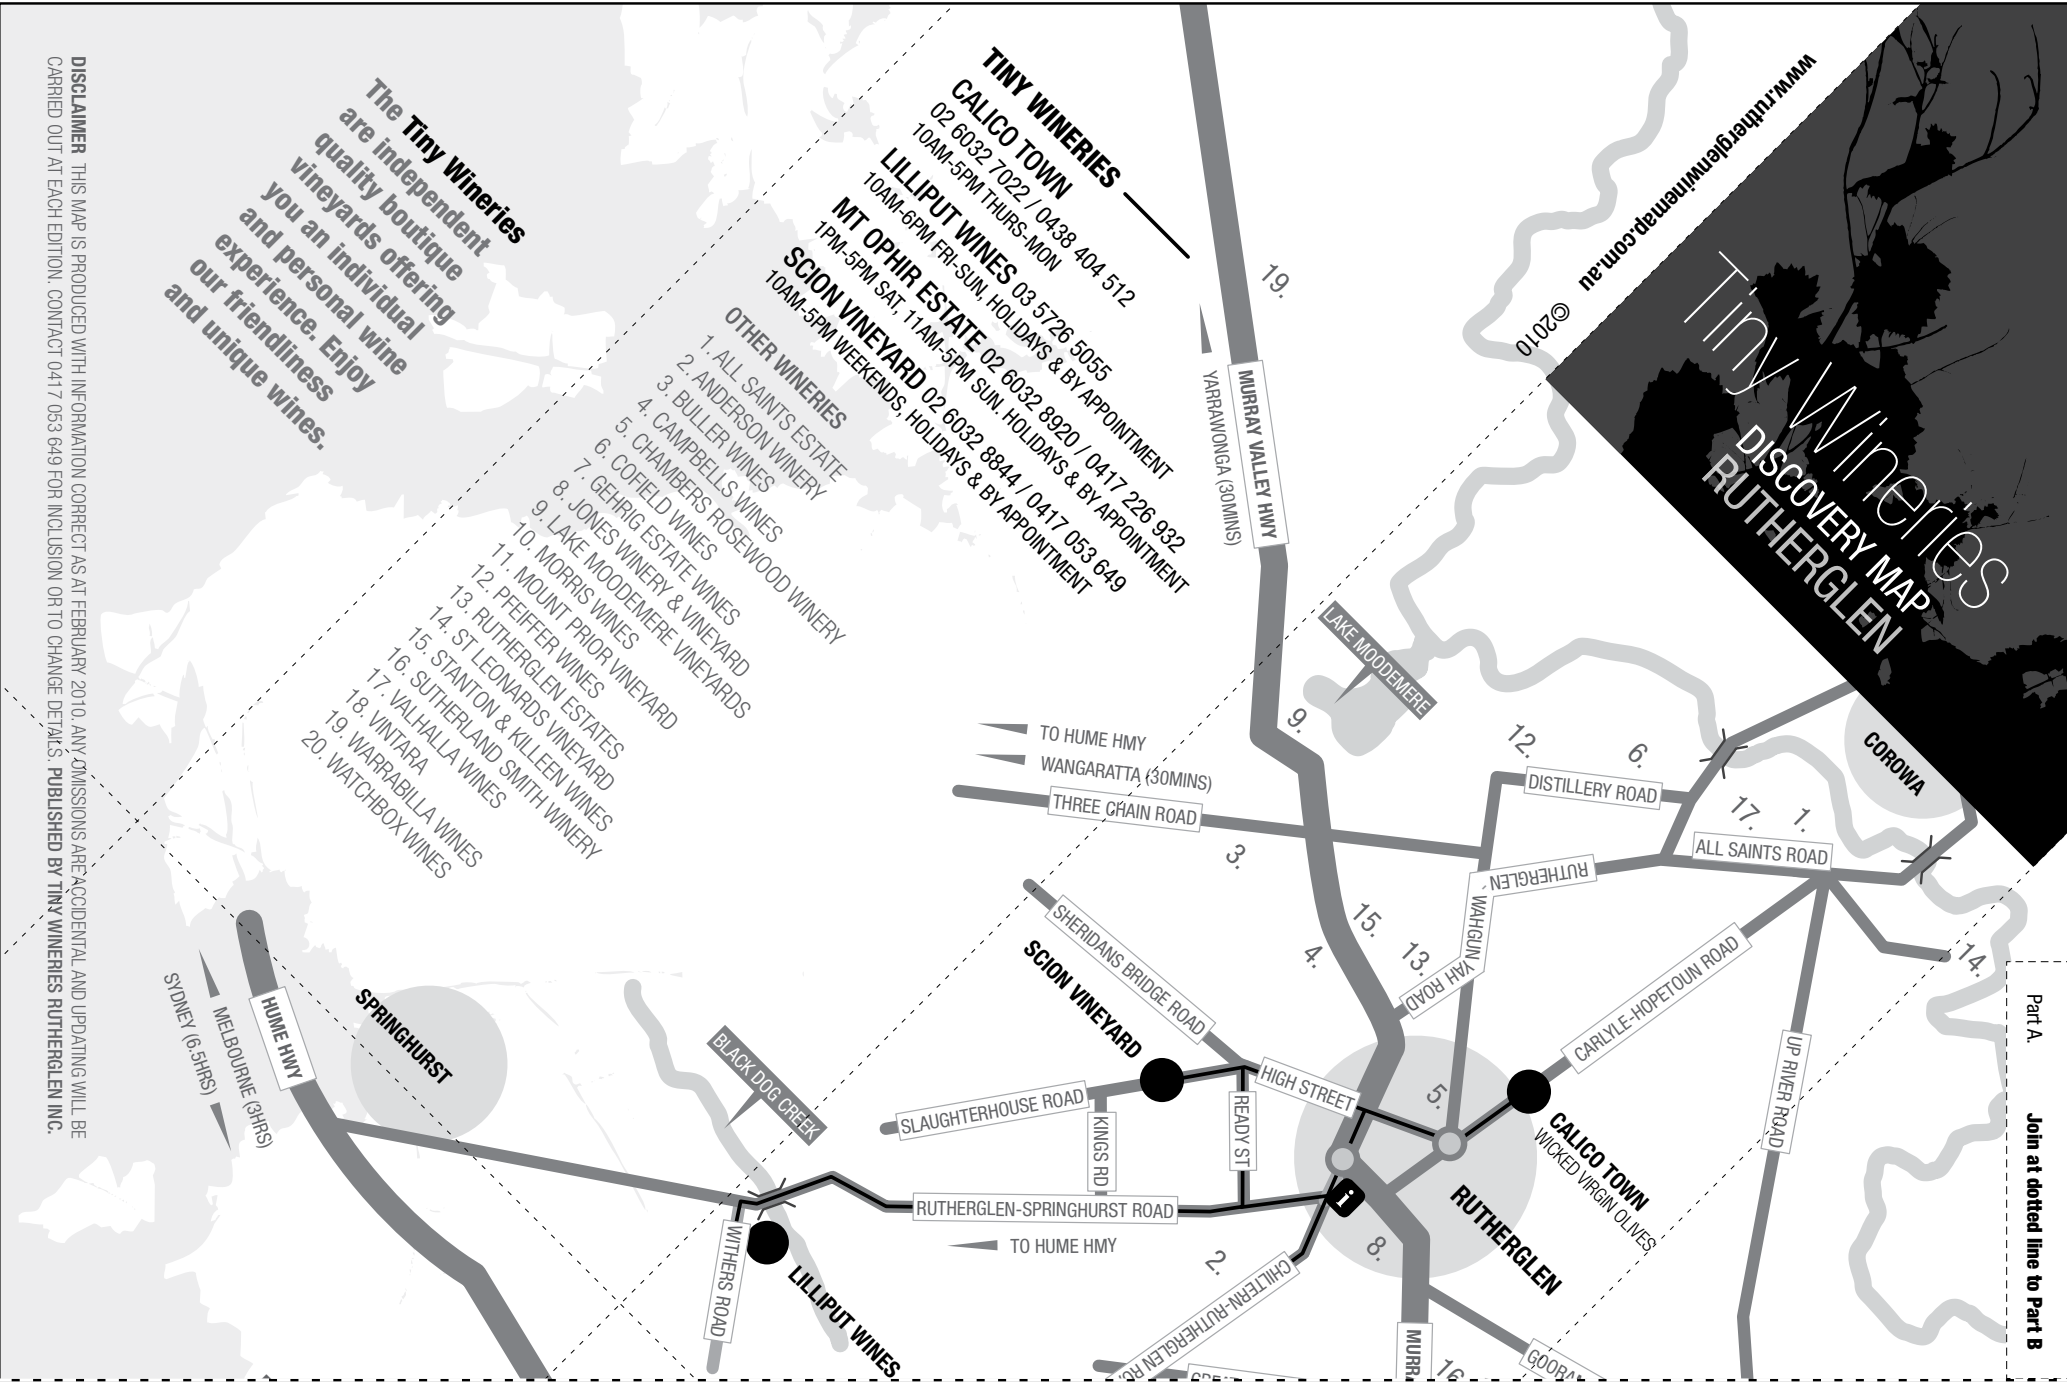

Tiny Wineries Discovery Map RUTHERGLEN

© 2010
www.rutherglenwineries.com.au

The **Tiny Wineries** are independent vineyards boutique wineries offering you an individual experience. Enjoy our friendliness and unique wines.

TINY WINERIES
CALICO TOWN
02 6032 7022 / 0438 404 512
10AM-5PM THURS-MON

LILLIPUT WINES
02 6032 8920 / 0417 226 932
10AM-5PM FRI-SUN, HOLIDAYS & BY APPOINTMENT

MT OPHIR ESTATE
02 6032 8844 / 0417 053 649
1PM-5PM SAT, 11AM-5PM SUN, HOLIDAYS & BY APPOINTMENT

SCION VINEYARD
10AM-5PM WEEKENDS, HOLIDAYS & BY APPOINTMENT

OTHER WINERIES

1. ALL SAINTS ESTATE
2. ANDERSON WINERY
3. BULLER WINES
4. CAMPBELLS WINES
5. COFIELD WINES
6. CHAMBERS ROSEWOOD WINERY
7. GEHRIG ESTATE WINES
8. JONES WINERY & VINEYARD
9. LAKE MOODEMERE WINERY
10. MORRIS WINES
11. MOUNT PRIOR VINEYARD
12. PFEIFFER WINES
13. RUTHERGLEN ESTATES
14. ST LEONARDS VINEYARD
15. SUTHERLAND & KILLEEN WINES
16. VALHALLA WINES
17. VINTARA
18. WARRABILLA WINES
20. WATCHBOX WINES

DISCLAIMER THIS MAP IS PRODUCED WITH INFORMATION CORRECT AS AT FEBRUARY 2010. ANY OMISSIONS ARE ACCIDENTAL AND UPDATING WILL BE CARRIED OUT AT EACH EDITION. CONTACT 0417 053 649 FOR INCLUSION OR TO CHANGE DETAILS. PUBLISHED BY TINY WINERIES RUTHERGLEN INC.

Part A
Join at dotted line to Part B